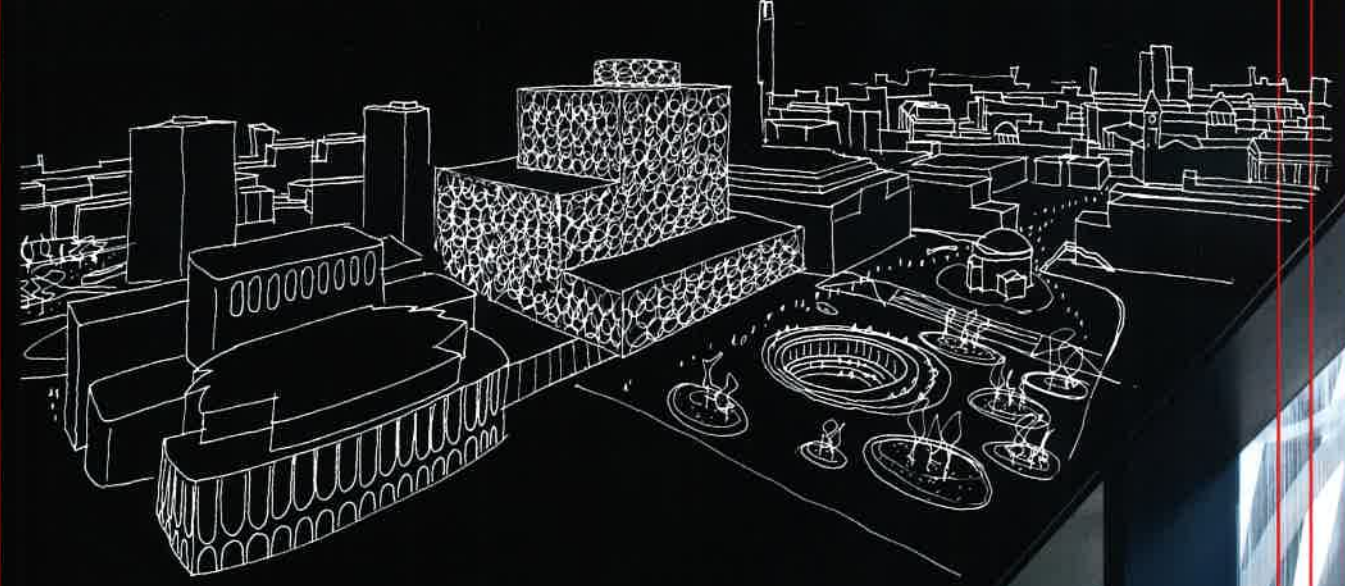

# THE PLAN

ARCHITECTURE & TECHNOLOGIES IN DETAIL

Editorial: Will Alsop

Knock nothing down: Sky Creatures

**PETER RICH**  
**BANMU TANG**  
**MECANOO**  
**WEISS/MANFREDI**  
**VON GERKAN**  
**MANG AND PARTNERS**  
**STEVEN HOLL**  
**CHRISTIAN DE PORTZAMPARC**  
**PRAQUE MAPPING**